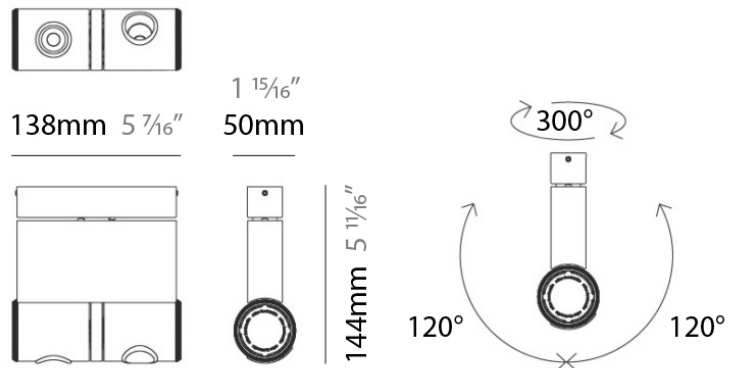

ROBOTIC SURFACE

D92166

PROJECT	
TYPE	
NOTES	
QUANTITY	
DATE	

GENERAL

Series: Robotic
Brand: Milan
Division: Design
Mounting Type: Surface
Mounting Location: Ceiling
Subcategory: Spots

PHYSICAL

Shape: Rectangle
Diameter (mm): 60
Diameter (in): 2 3/8
Length (mm): 138
Length (in): 5 7/16
Width (mm): 80
Width (in): 3 1/8
Height (mm): 144
Height (in): 5 11/16
Light Distribution: Adjustable / Direct
Weight (kg): 1.8
Weight (lbs): 4
Fixture Finish: WHI
Fixture Material: Metal

ELECTRICAL

Number of Lamps: 2
Lamp Type: LED
Total Output Wattage (W): 13.2
Max. Wattage Per Lamp (W): 6.6
Dimming: Non-Dimmable
Driver Included: Yes
Driver Location: External
Driver Type: Constant Current
Driver Class: Class 2
Input Voltage (V): 120
Lamp Voltage (V): 120
Constant Current (MA): 2 x 175
Upon Request: Dimmable option available with remote driver upon request

LED

Number of LEDs: 2
Color Temperature (°K): 2700
Max. Delivered Lumen (lm): 2 x 431.54
Nominal Lumen (lm): 2 x 800
CRI: >80 CRI

OPTICAL

Adjustability: Tilting and rotating

RATINGS AND CERTIFICATIONS

Certified By: CSA Certified to UL and CSA Standards
IP rating: IP20