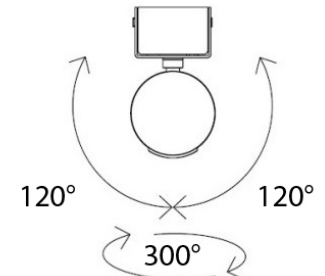

Series: Robotic
 Brand: Milan
 Division: Design
 Mounting Type: Surface
 Mounting Location: Ceiling
 Subcategory: Spots

PHYSICAL

Shape: Cylinder
 Length (mm): 90
 Length (in): 3 ⁹/₁₆
 Width (mm): 50
 Width (in): 1 ¹⁵/₁₆
 Height (mm): 90
 Height (in): 3 ⁹/₁₆
 Light Distribution: Adjustable / Direct
 Weight (kg): 1.8
 Weight (lbs): 4
 Fixture Finish: WHI
 Fixture Material: Metal

108mm 4 1/4"

108mm 4 1/4"

J-Box cover plate
Included

90mm 3 9/16"

90mm 3 9/16"

50mm 1 15/16"

ROBOTIC SURFACE

D92166

PROJECT	
TYPE	
NOTES	
QUANTITY	
DATE	

GENERAL

Series: Robotic
 Brand: Milan
 Division: Design
 Mounting Type: Surface
 Mounting Location: Ceiling
 Subcategory: Spots

PHYSICAL

Shape: Rectangle
 Diameter (mm): 60
 Diameter (in): 2 3/8
 Length (mm): 138
 Length (in): 5 7/16
 Width (mm): 80
 Width (in): 3 1/8
 Height (mm): 144
 Height (in): 5 11/16
 Light Distribution: Adjustable / Direct
 Weight (kg): 1.8
 Weight (lbs): 4
 Fixture Finish: WHI
 Fixture Material: Metal

PHYSICAL

Shape: Cylinder
 Diameter (mm): 50
 Diameter (in): 1 15/16
 Length (mm): 138
 Length (in): 5 7/16
 Height (mm): 116
 Height (in): 4 9/16
 Extension (mm): 115
 Extension (in): 4 1/2
 Light Distribution: Adjustable / Direct
 Weight (kg): 1.8
 Weight (lbs): 4
 Fixture Finish: WHI
 Fixture Material: Metal