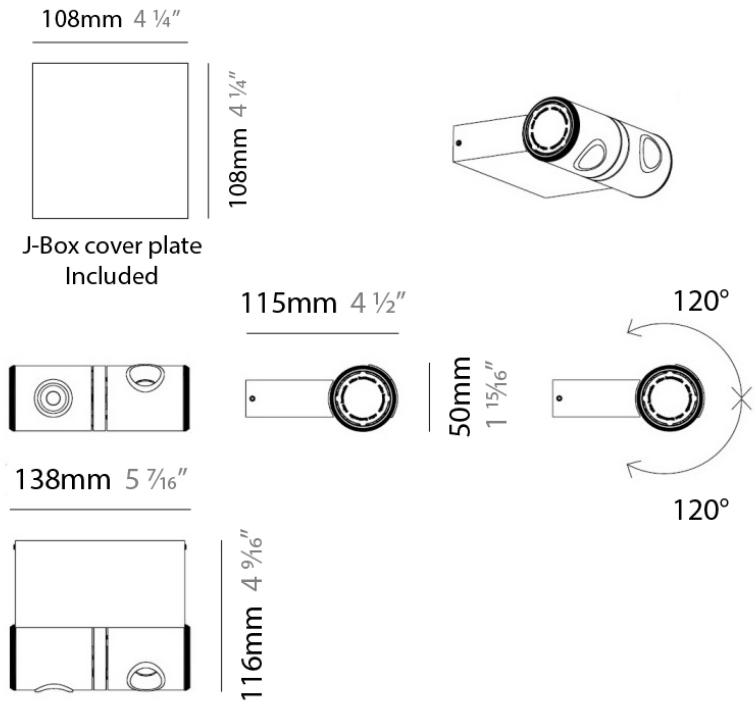

ROBOTIC SURFACE

D93202

PROJECT
TYPE
NOTES
QUANTITY
DATE

GENERAL

Series: Robotic
Brand: Milan
Division: Design
Mounting Type: Surface
Mounting Location: Wall
Subcategory: Uplight

PHYSICAL

Shape: Cylinder
Diameter (mm): 50
Diameter (in): 1 15/16
Length (mm): 138
Length (in): 5 7/16
Height (mm): 116
Height (in): 4 9/16
Extension (mm): 115
Extension (in): 4 1/2
Light Distribution: Adjustable / Direct
Weight (kg): 1.8
Weight (lbs): 4
Fixture Finish: WHI
Fixture Material: Metal

ELECTRICAL

Number of Lamps: 2
Lamp Type: LED
Total Output Wattage (W): 13.2
Max. Wattage Per Lamp (W): 6.6
Dimming: Non-Dimmable
Driver Included: Yes
Driver Location: Integrated
Driver Type: Constant Current
Driver Class: Class 2
Input Voltage (V): 120
Constant Current (mA): 500 [2 x 250 parallel wiring]
Upon Request: Dimmable option available with remote driver upon request

LED

Number of LEDs: 2
Color Temperature (°K): 3000
Max. Delivered Lumen (lm): 2 x 800
CRI: >80 CRI

OPTICAL

Optic°: 47

RATINGS AND CERTIFICATIONS

Certified By: CSA Certified to UL and CSA Standards
IP rating: IP20