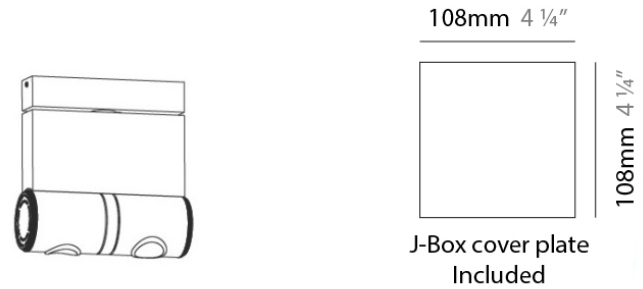

ROBOTIC SURFACE

D92166

PROJECT	
TYPE	
NOTES	
QUANTITY	
DATE	

GENERAL

Series: Robotic
Brand: Milan
Division: Design
Mounting Type: Surface
Mounting Location: Ceiling
Subcategory: Spots

PHYSICAL

Shape: Rectangle
Diameter (mm): 60
Diameter (in): 2 3/8
Length (mm): 138
Length (in): 5 7/16
Width (mm): 80
Width (in): 3 1/8
Height (mm): 144
Height (in): 5 11/16
Light Distribution: Adjustable / Direct
Weight (kg): 1.8
Weight (lbs): 4
Fixture Finish: WHI
Fixture Material: Metal

ELECTRICAL

Number of Lamps: 2
Lamp Type: LED
Total Output Wattage (W): 13.2
Max. Wattage Per Lamp (W): 6.6
Dimming: Non-Dimmable
Driver Included: Yes
Driver Location: External
Driver Type: Constant Current
Driver Class: Class 2
Input Voltage (V): 120
Lamp Voltage (V): 120
Constant Current (MA): 2 x 175
Upon Request: Dimmable option available with remote driver upon request

LED

Number of LEDs: 2
Color Temperature (°K): 2700
Max. Delivered Lumen (lm): 2 x 431.54
Nominal Lumen (lm): 2 x 800
CRI: >80 CRI

OPTICAL

Adjustability: Tilting and rotating

RATINGS AND CERTIFICATIONS

Certified By: CSA Certified to UL and CSA Standards
IP rating: IP20